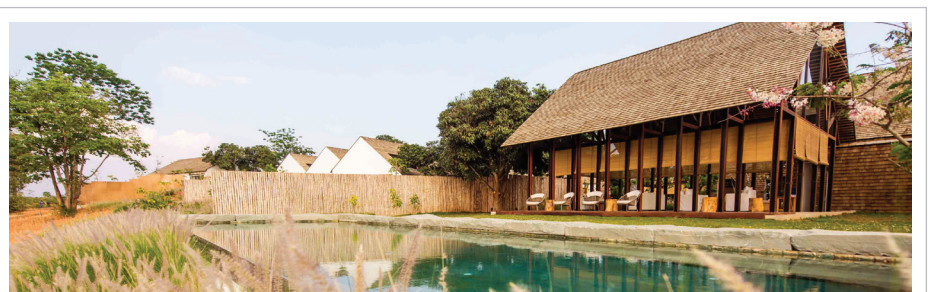

ROUKH KIRI
KHAOYAI

10 Moo 4, Pong Ta Long, Pak Chong,
Nakhon Ratchasima 30450, Thailand

ROUKH KIRI KHAOYAI

Nestled just moments away from Khao Yai National Park, one of Thailand's largest rainforests, ROUKH KIRI KHAOYAI offers a refined balance of elegance and nature. Its 13 villas are thoughtfully designed to be an exquisite combination of charming modern barn house and luxurious retreat with stunning mountain-top views. Guests can unwind in the outdoor swimming pool with panoramic scenery of endless greenery. While it is the perfect haven for families and groups of friends seeking ultimate privacy in the grandeur of nature, ROUKH KIRI KHAOYAI is in effortless driving distance from downtown Bangkok.

ACCOMMODATION

- 13 villas ranging from 60 sq.m to 318 sq.m all gorgeously designed with comfortable living areas and spacious semi-outdoor bathrooms with unique bathtubs looking out over nature
- Modern barn house villas designed to interwine with the natural surroundings, styled with soothing wholesome elements, large windows and private outdoor spaces
- Accommodation collection includes Mountain View Villas, Pool Villas, 2-bedroom Barn Residences and a 2-bedroom Grand Residence. Each Residences is adorned with impressive private pools

RESTAURANTS & BARS

- Roukh Cuisine: an all-day dining restaurant showcasing a farm-to-table experience, offering crafted menus made with fresh ingredients from the hotel's own organic farm

ACCOMMODATION