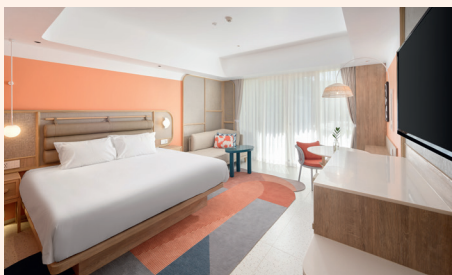

RESTAURANTS & BARS

- Bistro Grill & Bar: all-day dining restaurant serving international and Thai cuisine
- Escape Pool Club: Italian and Grill
- Pink Social: lounge bar featuring great drinks and cool vibes
- Tropix, Koh Kool, and Splash Deck: poolside bars serving snacks

Location Map