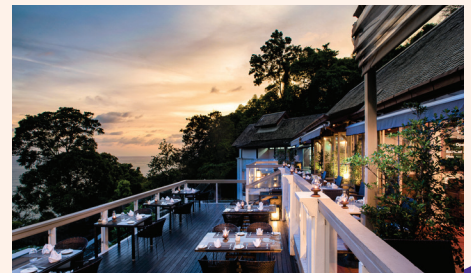

RESTAURANTS & BARS

- The Cliff Restaurant: all-day dining restaurant serving Mediterranean and Asian cuisine
- The Cliff Bar: cocktails, snacks and light refreshments
- Bayview Restaurant & Bar: international and Thai cuisine