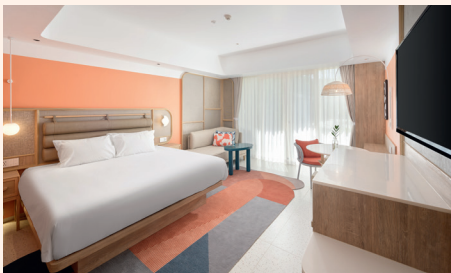

RESTAURANTS & BARS

- Bistro Grill & Bar: all-day dining restaurant serving international and Thai cuisine
- Escape Pool Club: Global cuisine
- Pink Social: lounge bar featuring great drinks and cool vibes
- Tropix, Koh Kool, and Splash Deck: poolside bars serving snacks

Location Map