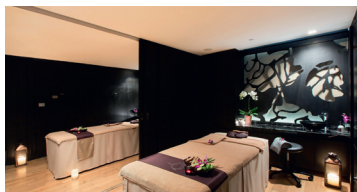

RESTAURANTS & BARS

VENUE	TYPE OF CUISINE	CAPACITY (SEATS)	OPENING HOURS	LOCATION
Don Giovanni*	Italian	80	11:30 - 14:30 / 18:00 - 22:30 (Closed every Sunday & Public Holiday)	Lobby level
Dynasty*	Chinese	262	11:30 - 14:30 / 18:00 - 22:30	Mezzanine level
Hagi*	Japanese	100	11:30 - 14:30 / 18:00 - 22:30	Lower lobby level
Suan Bua*	Thai	100	11:30 - 14:30 / 18:00 - 22:30	Lower lobby level
Chatuchak Café	International	180	06:00 - 23:00	Lobby level
Zing	Pastries and refreshments	20	07:00 - 21:00	Lobby level
Lobby Lounge	Snacks and cocktails	100	08:00 - 23:00	Lobby level
Blue Sky Rooftop Restaurant*	Steak & seafood	80	18:00 - 23:00	24th floor
Blue Sky Rooftop Bar	Snacks, cocktails and refreshments	40 (indoor) + 80 (outdoor)	18:00 - 01:00	24th floor
Brew Cellar	Snacks, cocktails and refreshments with live music	100	18:00 - 01:00	Lower lobby level
In-room dining	Thai and international	-	24 hours	Available in all guestrooms

*Private rooms available