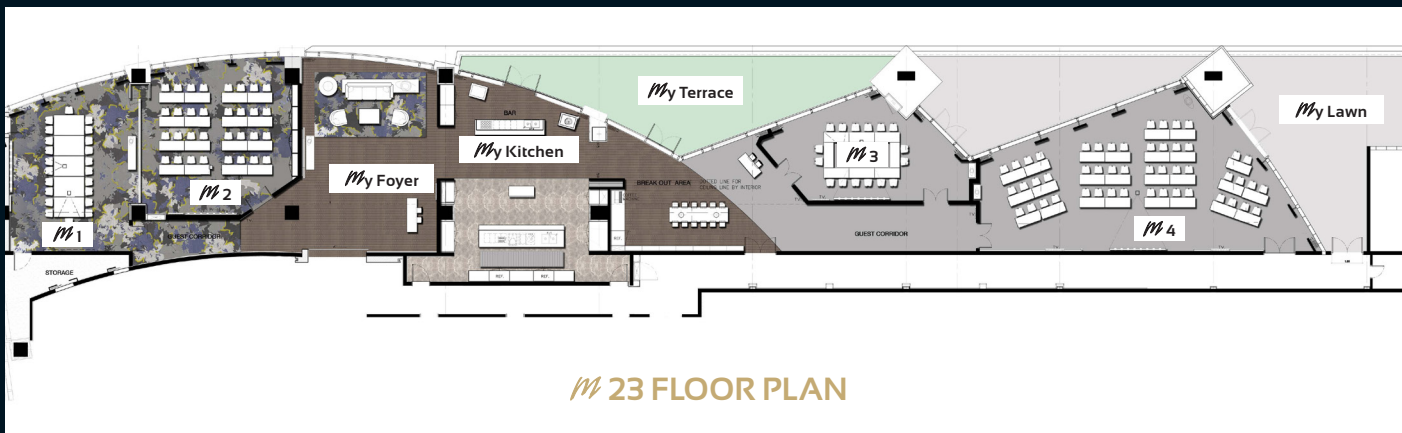

LOTUS SUITES 1 - 15 AND EXECUTIVE BOARDROOM

Lotus Suites are available in sizes ranging from 58 - 412 sqm and accommodating from 10 - 400 guests, with full audio-video equipment and natural lighting in some rooms. The spacious pre-function area measures 809 sqm and is ideal for registrations, product displays and enjoying refreshments.