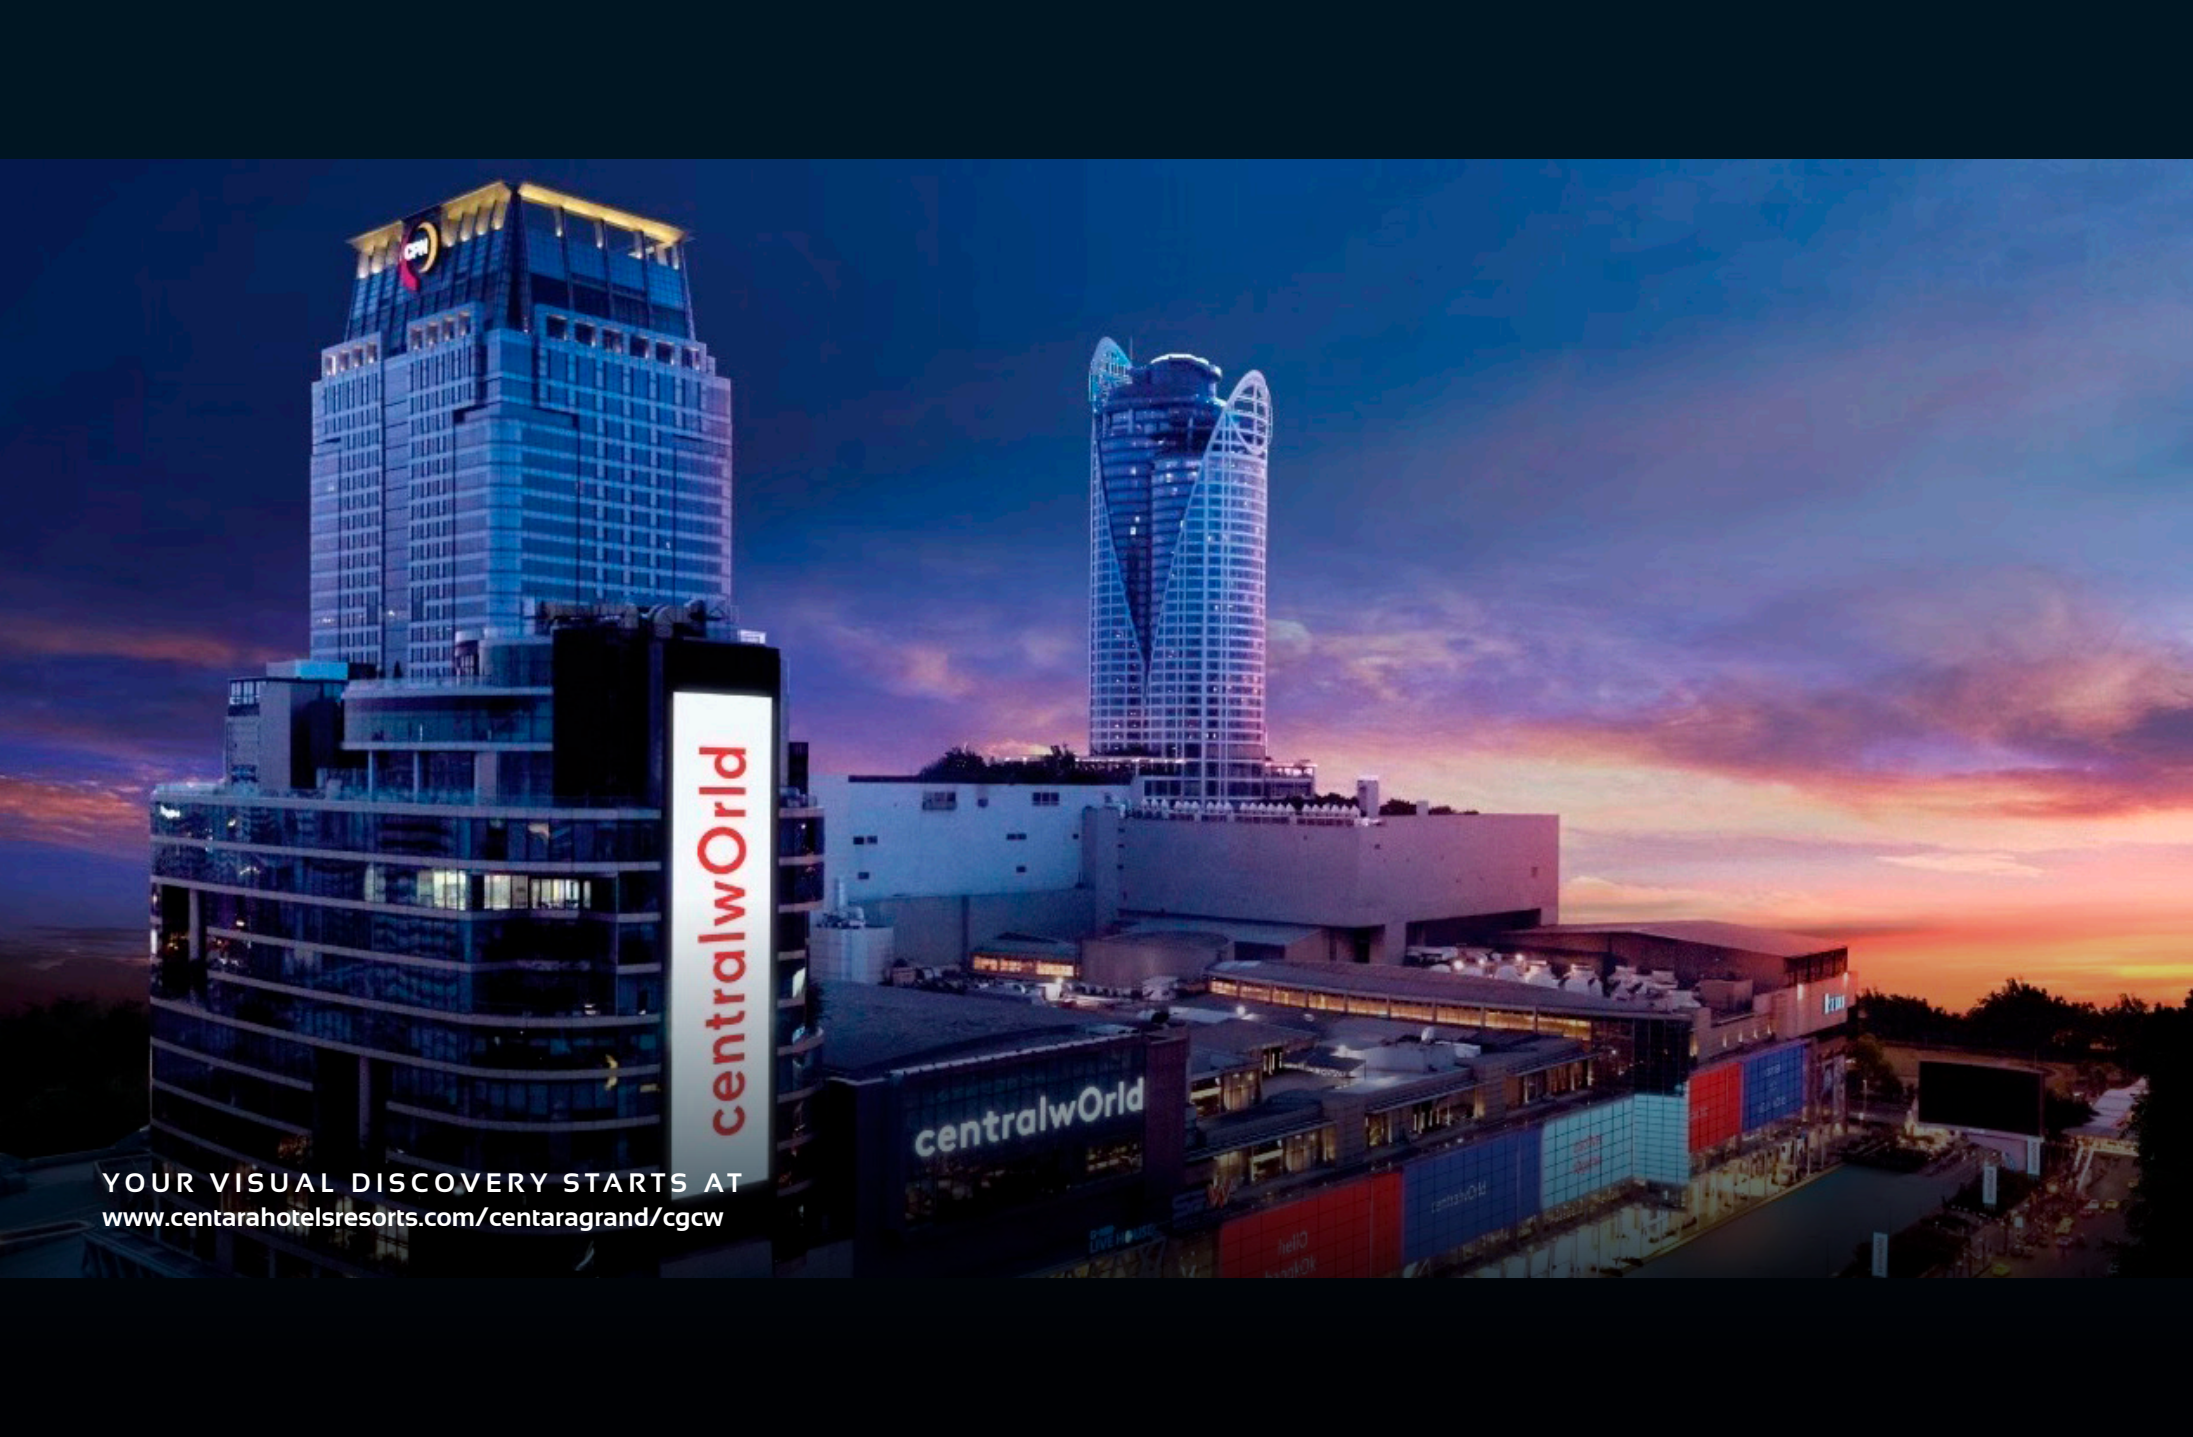

CENTARA
GRAND
& BANGKOK
CONVENTION CENTRE
AT CENTRALWORLD

BANGKOK'S PREMIER MICE VENUE

centralwOrld

centralwOrld

YOUR VISUAL DISCOVERY STARTS AT
www.centarahotelsresorts.com/centaragrand/cgcw

WELCOME TO THE HEART OF BANGKOK

Red
sky

CENTARA GRAND

AT CENTRALWORLD

THE TALK OF THE TOWN

Majestically soaring above the centre of Bangkok's bustling business and shopping districts at Ratchaprasong, Centara Grand at CentralWorld raises the bar for refined hospitality and dining to new heights of excellence.

Rising 235 metres (771 ft) into the sky, the 59-storey hotel was designed to resemble a flowering lotus with a theme incorporating life's four elements - earth, air, fire, and water. The conveniently located hotel provides easy all-around access to the city; Chidlom and Siam BTS Skytrain stations are connected to the hotel via skywalk, and Suvarnabhumi Airport is approximately 45 minutes away under normal traffic conditions.