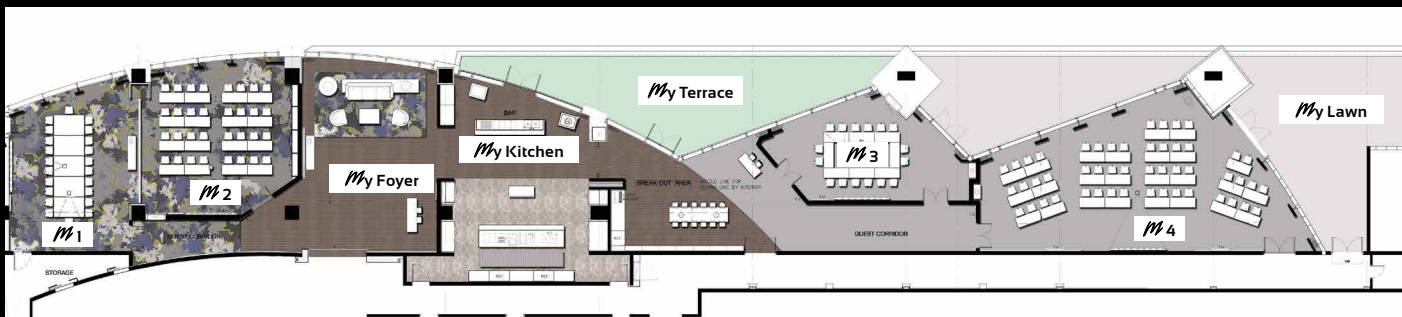

## CONVENTION HALL

With over 5,000 seats in the pillar-less hall, the flexible design of the stage, together with professional audio-visual and lighting facilities, makes the Convention Hall an ideal place for every type of event concept. The large pre-function areas of 1,291 sqm, and an additional 385 sqm when combined with the spacious open atrium of the convention centre's lobby, can be used for various functions and activities staged against the stunning backdrop of the Bangkok skyline.

## LOTUS SUITES 1 - 15 AND EXECUTIVE BOARDROOM

Lotus Suites are available in sizes ranging from 58 - 412 sqm and accommodating from 10 - 400 guests, with full audio-video equipment and natural lighting in some rooms. The spacious pre-function area measures 809 sqm and is ideal for registrations, product displays and enjoying refreshments.