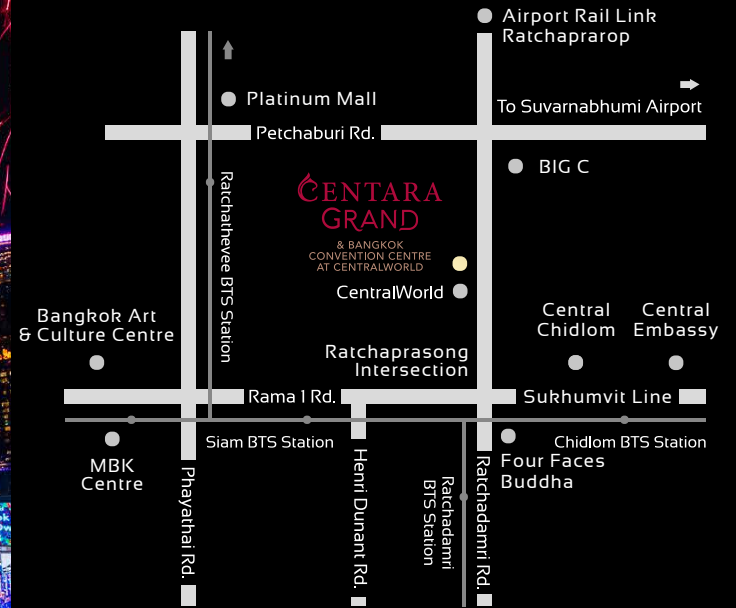

## CENTRALWORLD

The Largest Lifestyle Shopping and Dining Destination in Bangkok

400 Fashion Brands & Flagship Stores / 300 F&B include Michelin-Star & Michelin-Guide

Discover your favourite local, high street and designer brands.