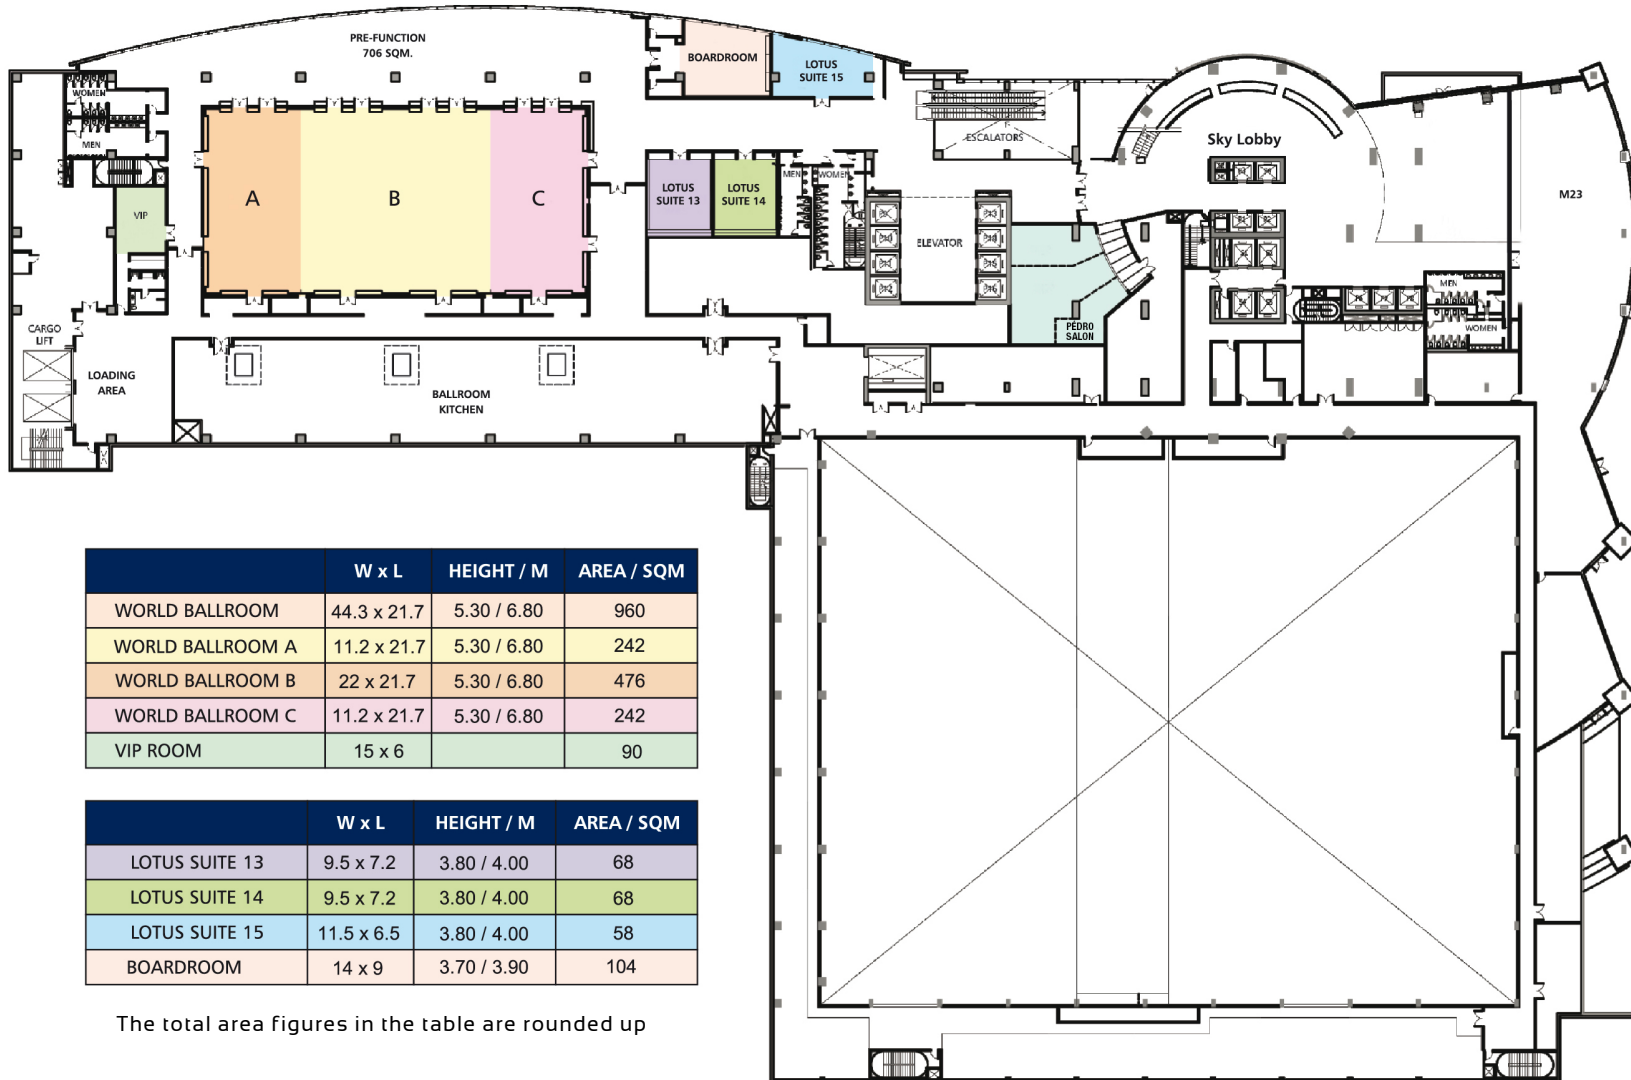

WORLD BALLROOM LEVEL

	W x L	HEIGHT / M	AREA / SQM
WORLD BALLROOM	44.3 x 21.7	5.30 / 6.80	960
WORLD BALLROOM A	11.2 x 21.7	5.30 / 6.80	242
WORLD BALLROOM B	22 x 21.7	5.30 / 6.80	476
WORLD BALLROOM C	11.2 x 21.7	5.30 / 6.80	242
VIP ROOM	15 x 6		90

	W x L	HEIGHT / M	AREA / SQM
LOTUS SUITE 13	9.5 x 7.2	3.80 / 4.00	68
LOTUS SUITE 14	9.5 x 7.2	3.80 / 4.00	68
LOTUS SUITE 15	11.5 x 6.5	3.80 / 4.00	58
BOARDROOM	14 x 9	3.70 / 3.90	104

The total area figures in the table are rounded up