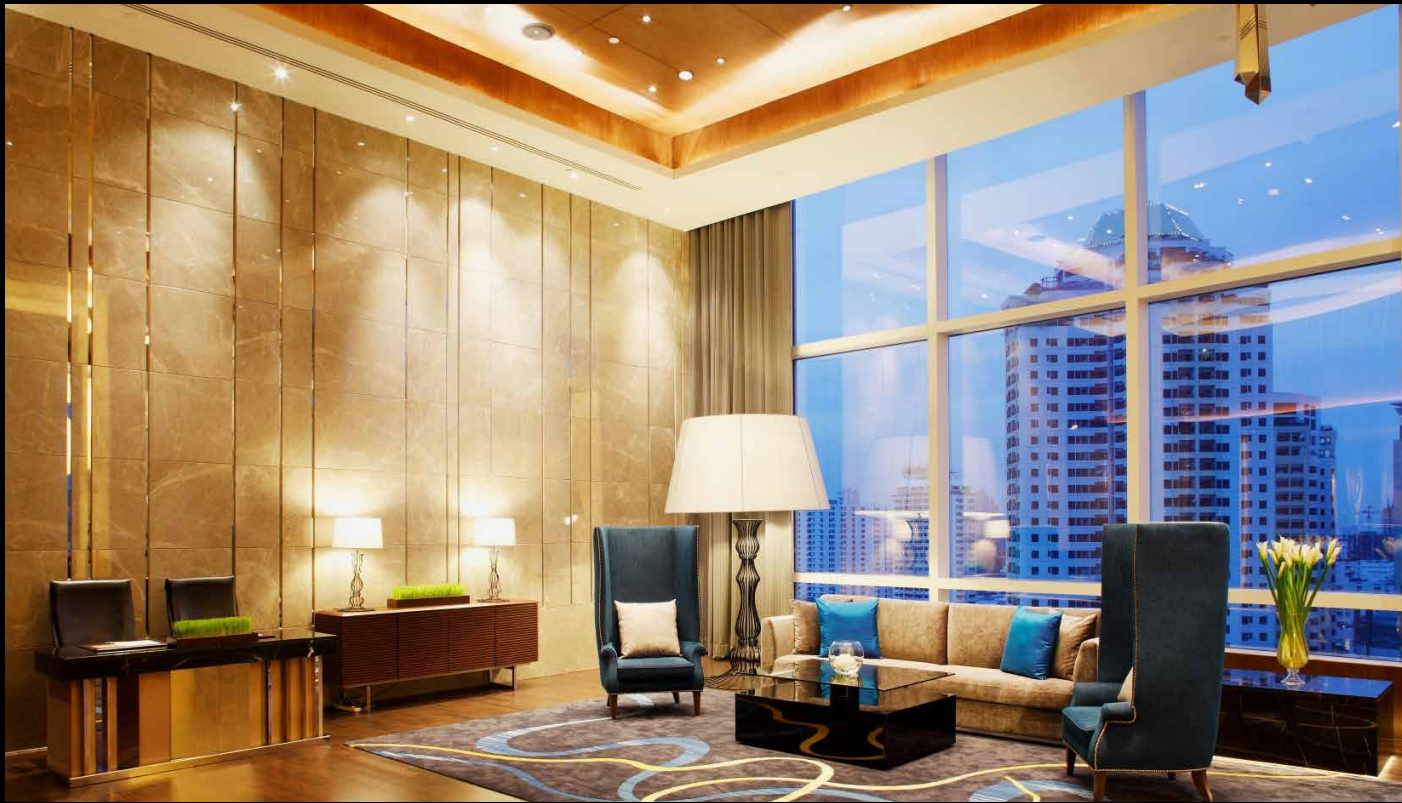

M 23 FLOOR PLAN