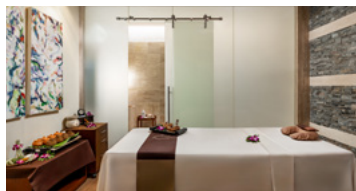

RESTAURANTS & BARS

VENUE	TYPE OF CUISINE	CAPACITY (SEATS)	OPENING HOURS	LOCATION
The Cove	Asian and international	247	06:00 - 23:00	Beachfront
COAST Beach Club & Bistro	Mediterranean	120	11:00 - 23:00	Beachfront
Barefoot Bar	Beachside bar with cocktails and refreshments	60	11:00 - 23:00	Beachfront
Lobby Lounge	Tea, coffee and refreshments	28	09:00 - 18:00	Lobby
Splash	Swim-up bar with light snacks and refreshments	21	10:00 - 19:00	Main pool
Ripples	Light snacks and refreshments	26	10:00 - 19:00	Adults pool
In-room dining	Thai and international	-	24 hours	Available in all rooms and villas

MEETINGS & EVENTS

VENUE	LOCATION	AREA (M²)	SIZE (M X M)	CEILING (M)	CLASSROOM	THEATRE	U-SHAPE	COCKTAIL	BANQUET	CABARET
Phuket Grand Ballroom	Conference Centre ground floor	576	32 x 18	7	320/260*	700/500*	100	700	400/300*	320/200*
Phuket Ballroom 1	Conference Centre ground floor	288	16 x 18	7	160/120*	300/200*	50	250	190/100*	120/90*
Phuket Ballroom 2	Conference Centre ground floor	288	16 x 18	7	160/120*	300/200*	50	250	190/100*	120/90*
Colombus	Conference Centre ground floor	40	5 x 8	3	BOARDROOM SET UP ONLY = 10 SEATS					
Madalena	Conference Centre ground floor	30	5 x 6	3	12	28	-	-	-	-
Santiago	Conference Centre ground floor	30	5 x 6	3	12	28	-	-	-	-
Marco Polo	Conference Centre second floor	48	6 x 8	3	24	48	15	-	-	-
Vera Cruz	Conference Centre second floor	48	6 x 8	3	24	48	15	-	-	-

*Capacity with stage set up