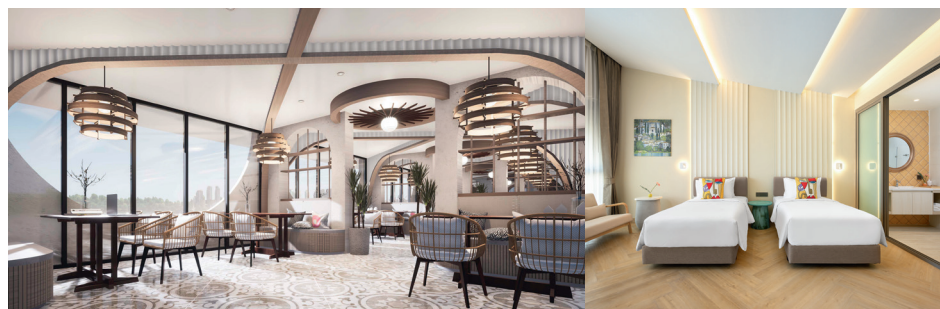

### ACCOMMODATION

- 61 modern rooms ranging from 35 to 57 sq.m designed with soothing earth tones and Loft style
- Choice of Deluxe, Premier Loft or Family Suite.
- Daybeds are also available to accommodate 3-4 persons without requiring an extra bed
- Selected rooms come with a separate living and dining area, and balcony
- Wheelchair-accessible rooms available
- All rooms are non-smoking

### RESTAURANTS & BARS

- Deja Brew: Thai and international cuisine

**CENTARA Life**  
LAMAI RESORT  
SAMUI

📍 124/25 Moo 3, Lamai along the Beach Road, T.Maret, Koh Samui, Suratthani, 84310, Thailand

🌐 [centarahotelsresorts.com/csa](http://centarahotelsresorts.com/csa)  
✉ [csa@chr.co.th](mailto:csa@chr.co.th)

## ACCOMMODATION

ROOM FACTS AT A GLANCE						IN-ROOM FEATURES												
ROOM TYPE		Number of rooms	Room size (m <sup>2</sup> )	Balcony size (m <sup>2</sup> )	Total living space (m <sup>2</sup> )	Maximum occupancy (AD + CH)	Extra bed capability	Individually controlled air-conditioning	Shower	Bath tub	Mini bar refrigerator	Tea and coffee making facilities	Capsule coffee machine	In-room safe	Smart TV	Hair dryer	Complimentary wireless internet access	Separate living / dining room / kitchenette
DELUXE	King	9	35	-	35	3AD or 2AD + 1CH	•	•	•		•	•		•	•	•	•	
	Twin	9	35	-	35	3AD	•	•	•		•	•		•	•	•	•	
DELUXE BALCONY	King	15	34	8	42	3AD or 2AD + 1CH	•	•	•		•	•		•	•	•	•	
	Twin	15	34	8	42	3AD	•	•	•		•	•		•	•	•	•	
PREMIER LOFT	King	10	36	6	42	3AD or 2AD + 1CH	•	•	•		•	•	•	•	•	•	•	
FAMILY SUITE	King + bunk bed	2	57	-	57	3AD + 2CH	•	•	•	•	•	•	•	•	•	•	•	•
PREMIUM FAMILY SUITE	King + bunk bed	1	57	-	57	3AD + 2CH	•	•	•	•	•	•	•	•	•	•	•	•