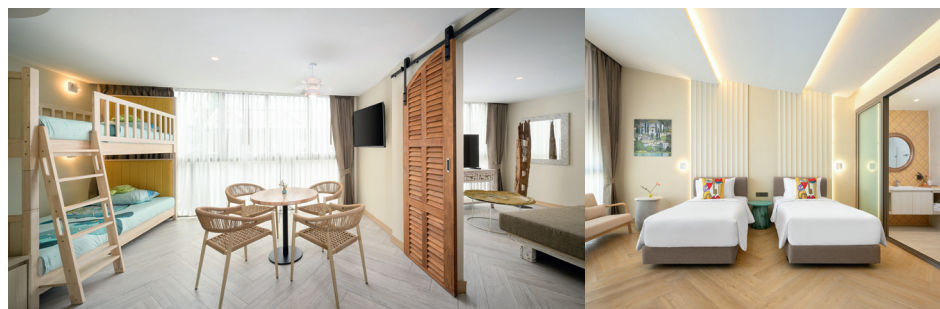

ACCOMMODATION

- 61 modern rooms ranging from 35 to 57 sq.m designed with soothing earth tones and Loft style
- Choice of Deluxe, Premier Loft or Family Suite.
- Daybeds are also available to accommodate 3-4 persons without requiring an extra bed
- Selected rooms come with a separate living and dining area, and balcony
- Wheelchair-accessible rooms available
- All rooms are non-smoking

ACCOMMODATION

ROOM FACTS AT A GLANCE						IN-ROOM FEATURES												
ROOM TYPE		Number of rooms	Room size (m ²)	Balcony size (m ²)	Total living space (m ²)	Maximum occupancy (AD + CH)	Extra bed capability	Individually controlled air-conditioning	Shower	Bath tub	Mini bar refrigerator	Tea and coffee making facilities	Capsule coffee machine	In-room safe	Smart TV	Hair dryer	Complimentary wireless internet access	Separate living / dining room / kitchenette
DELUXE	King	8	35	-	35	3AD or 2AD + 1CH	•	•	•		•	•		•	•	•	•	
	Twin	10	35	-	35	3AD	•	•	•		•	•		•	•	•	•	
DELUXE BALCONY	King	15	34	8	42	3AD or 2AD + 1CH	•	•	•		•	•		•	•	•	•	
	Twin	15	34	8	42	3AD	•	•	•		•	•		•	•	•	•	
PREMIER LOFT	King	10	36	6	42	3AD or 2AD + 1CH	•	•	•		•	•		•	•	•	•	
FAMILY SUITE	King + bunk bed	2	57	-	57	3AD + 2CH	•	•	•	•	•	•	•	•	•	•	•	•
PREMIUM FAMILY SUITE	King + bunk bed	1	57	-	57	3AD + 2CH	•	•	•	•	•	•	•	•	•	•	•	•