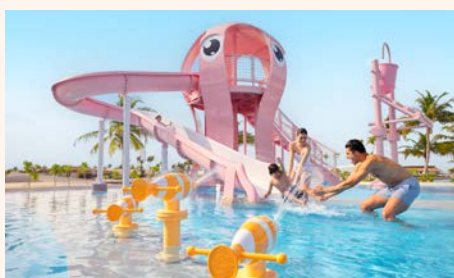

RESTAURANTS & BARS

- **The Sailhouse:** an all-day dining restaurant with indoor and outdoor seating, offering international spreads and live stations.
- **Acqua:** an Italian osteria offering classic favourites with a modern, family-friendly vibe.
- **Suan Bua:** authentic Thai cuisine with a modern twist.
- **Rum Bar:** a diverse selection of rums and spirits from around the world, including handcrafted spice and herb-infused spirits.
- **Dolphin Bar:** a playful pool serving cocktails and delectable light bites
- **Scoops:** a whimsical ice cream bar offering an array of delightful flavours