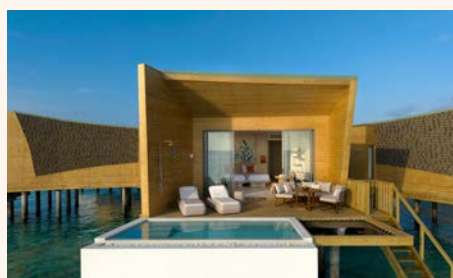

RESTAURANTS & BARS

- **The Sailhouse:** an all-day dining restaurant with indoor and outdoor seating, offering international spreads and live stations.
- **Acqua:** an Italian osteria offering classic favourites with a modern, family-friendly vibe.
- **Suan Bua:** authentic Thai cuisine with a modern twist.
- **Rum Bar:** a diverse selection of rums and spirits from around the world, including handcrafted spice and herb-infused spirits.
- **Dolphin Bar:** a playful pool serving cocktails and delectable light bites
- **Scoops:** a whimsical ice cream bar offering an array of delightful flavours