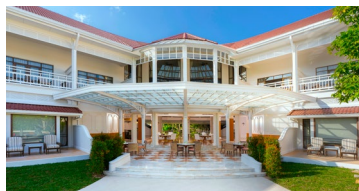

RESTAURANTS & BARS

VENUE	TYPE OF CUISINE	CAPACITY (SEATS)	OPENING HOURS	LOCATION
Railway Restaurant	Western	226	06:30 - 10:30 18:30 - 22:30	Next to the hotel lobby
COAST Beach Club & Bistro	International, pizza, grilled meats and seafood	168	11:00 - 23:00	Beachfront
Hagi	Japanese	90	17:00 - 23:00	Nearby Garden Wing
The Museum	Afternoon teas, pastries and refreshments	60	10:00 - 19:00	Railway Wing
The Elephant Bar	Light snacks, cocktails and refreshments	46	10:00 - 01:00	Lobby
Rajpruek Lounge*	Light snacks and refreshments	60	09:00 - 18:00	Garden pool
In-room dining	Thai and international	-	24 hours	Available in all guestrooms

*For private functions only

MEETINGS & EVENTS

VENUE	LOCATION	AREA (M²)	SIZE (M X M)	CEILING (M)	CLASSROOM	THEATRE	COCKTAIL	BANQUET	CABARET
Colonial Hall I-II	Ground Floor	336	12 x 28	5	160	300	300	200	120
Colonial Hall I	Ground Floor	144	12 x 12	5	60	120	120	60	36
Colonial Hall II	Ground Floor	192	12 x 16	5	80	160	150	90	54
Hua Hin Hall I-II	Ground Floor	120	8 x 15	3	50	80	80	60	36
Hua Hin Hall I	Ground Floor	60	8 x 7.5	3	25	40	40	30	18
Hua Hin Hall II	Ground Floor	60	8 x 7.5	3	25	40	40	30	18
Boardroom	2nd Floor	32	4 x 8	2.7	-	-	12	-	-