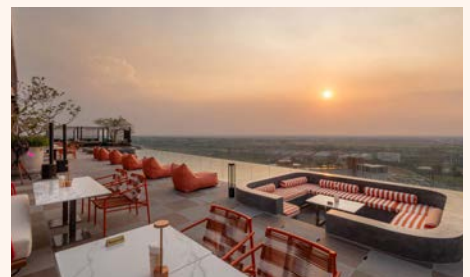

RESTAURANTS & BARS

- **HOUSE OF KIN:** an all-day dining restaurant offering a delightful blend of authentic Thai flavors and international cuisine
- **1350 Rooftop Bar:** serving a selection of Thai tapas, snacks and beverages
- **The Summer Coffee:** a café offering a selection of coffee and bakery